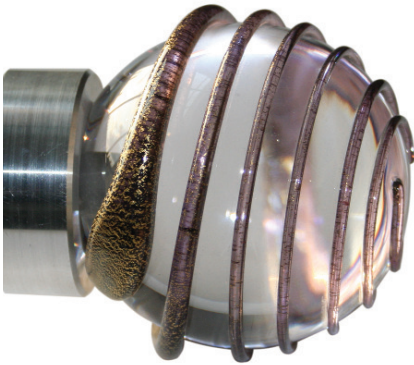

## Hand Blown Glass Orbs

Made to order these beautiful finials can be colour co-ordinated to complement your scheme and are available to fit either Perspex or Metal Curtain Poles.

Mosaic - Black/Silver

Mosaic - Ruby/Gold

Mosaic - Multi Colour

Swirl - Black/Silver/Clear

Swirl - Clear/Turquoise/Silver

Swirl - Lilac/Silver/Clear

Isis - Lilac/Silver/Grey

Isis - Multi Colour

Isis - Silver/Blue