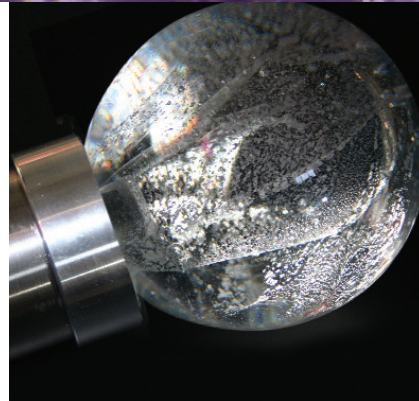

Hand Blown Glass Orbs

Made to order these beautiful finials can be colour co-ordinated to complement your scheme and are available to fit either Perspex or Metal Curtain Poles.

Fleur - Black/Pink

Silver Cloud

Fleur - Black/Blue

Twist - Purple/Gold

Button - clear/Pink/White

Multi Colour Stripe on Green

Frosted - Silver/Blue collar

Mulberry

Azurene