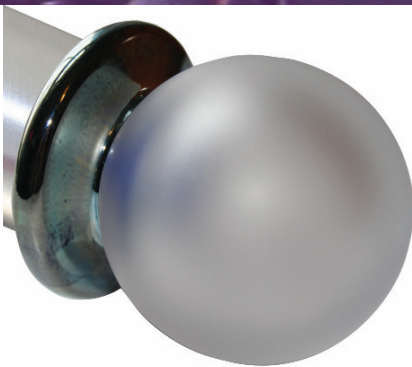

Hand Blown Glass Orbs

Made to order these beautiful finials can be colour co-ordinated to complement your scheme and are available to fit either Perspex or Metal Curtain Poles.

Fleur - Black/Pink

Silver Cloud

Fleur - Black/Blue

Twist - Purple/Gold

Button - clear/Pink/White

Multi Colour Stripe on Green

Frosted - Silver/Blue collar

Mulberry

Azurene