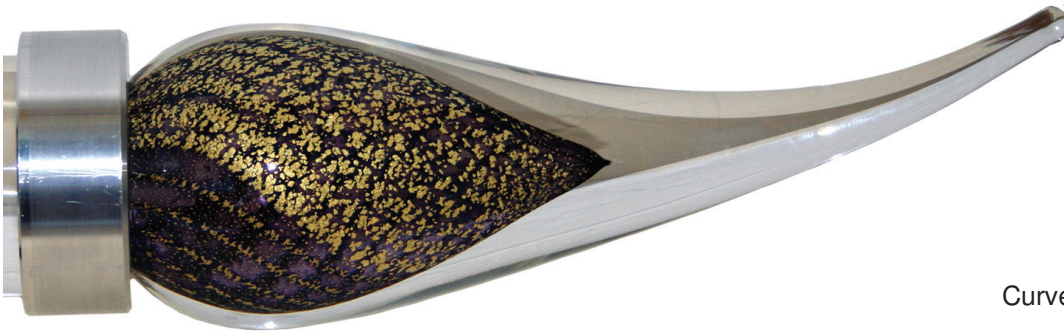

Hand Blown Glass Spikes & Domes

Elegant and striking these glass finial styles are made to order, Spikes can be curved or straight as preferred and colours altered to complement your scheme

Curved Spike - Purple/Silver Twist

Curved Spike - Purple/Gold Twist

Straight Spike - Gold/Silver/White/Black

Dome