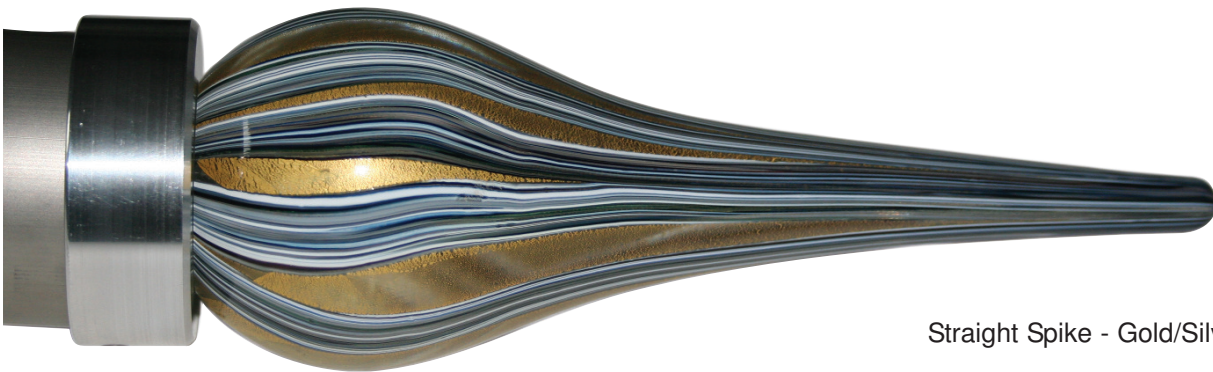

Hand Blown Glass Spikes & Domes

Elegant and striking these glass finial styles are made to order, Spikes can be curved or straight as preferred and colours altered to complement your scheme

Curved Spike - Purple/Silver Twist

Curved Spike - Purple/Gold Twist

Straight Spike - Gold/Silver/White/Black

Dome