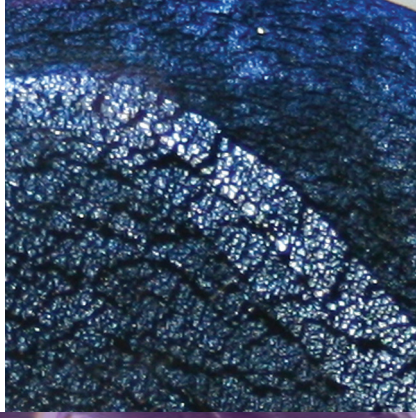

Hand Blown Glass Spikes & Domes

Elegant and striking these glass finial styles are made to order, Spikes can be curved or straight as preferred and colours altered to complement your scheme

Curved Spike - Purple/Silver Twist

Curved Spike - Purple/Gold Twist

Straight Spike - Gold/Silver/White/Black

Dome